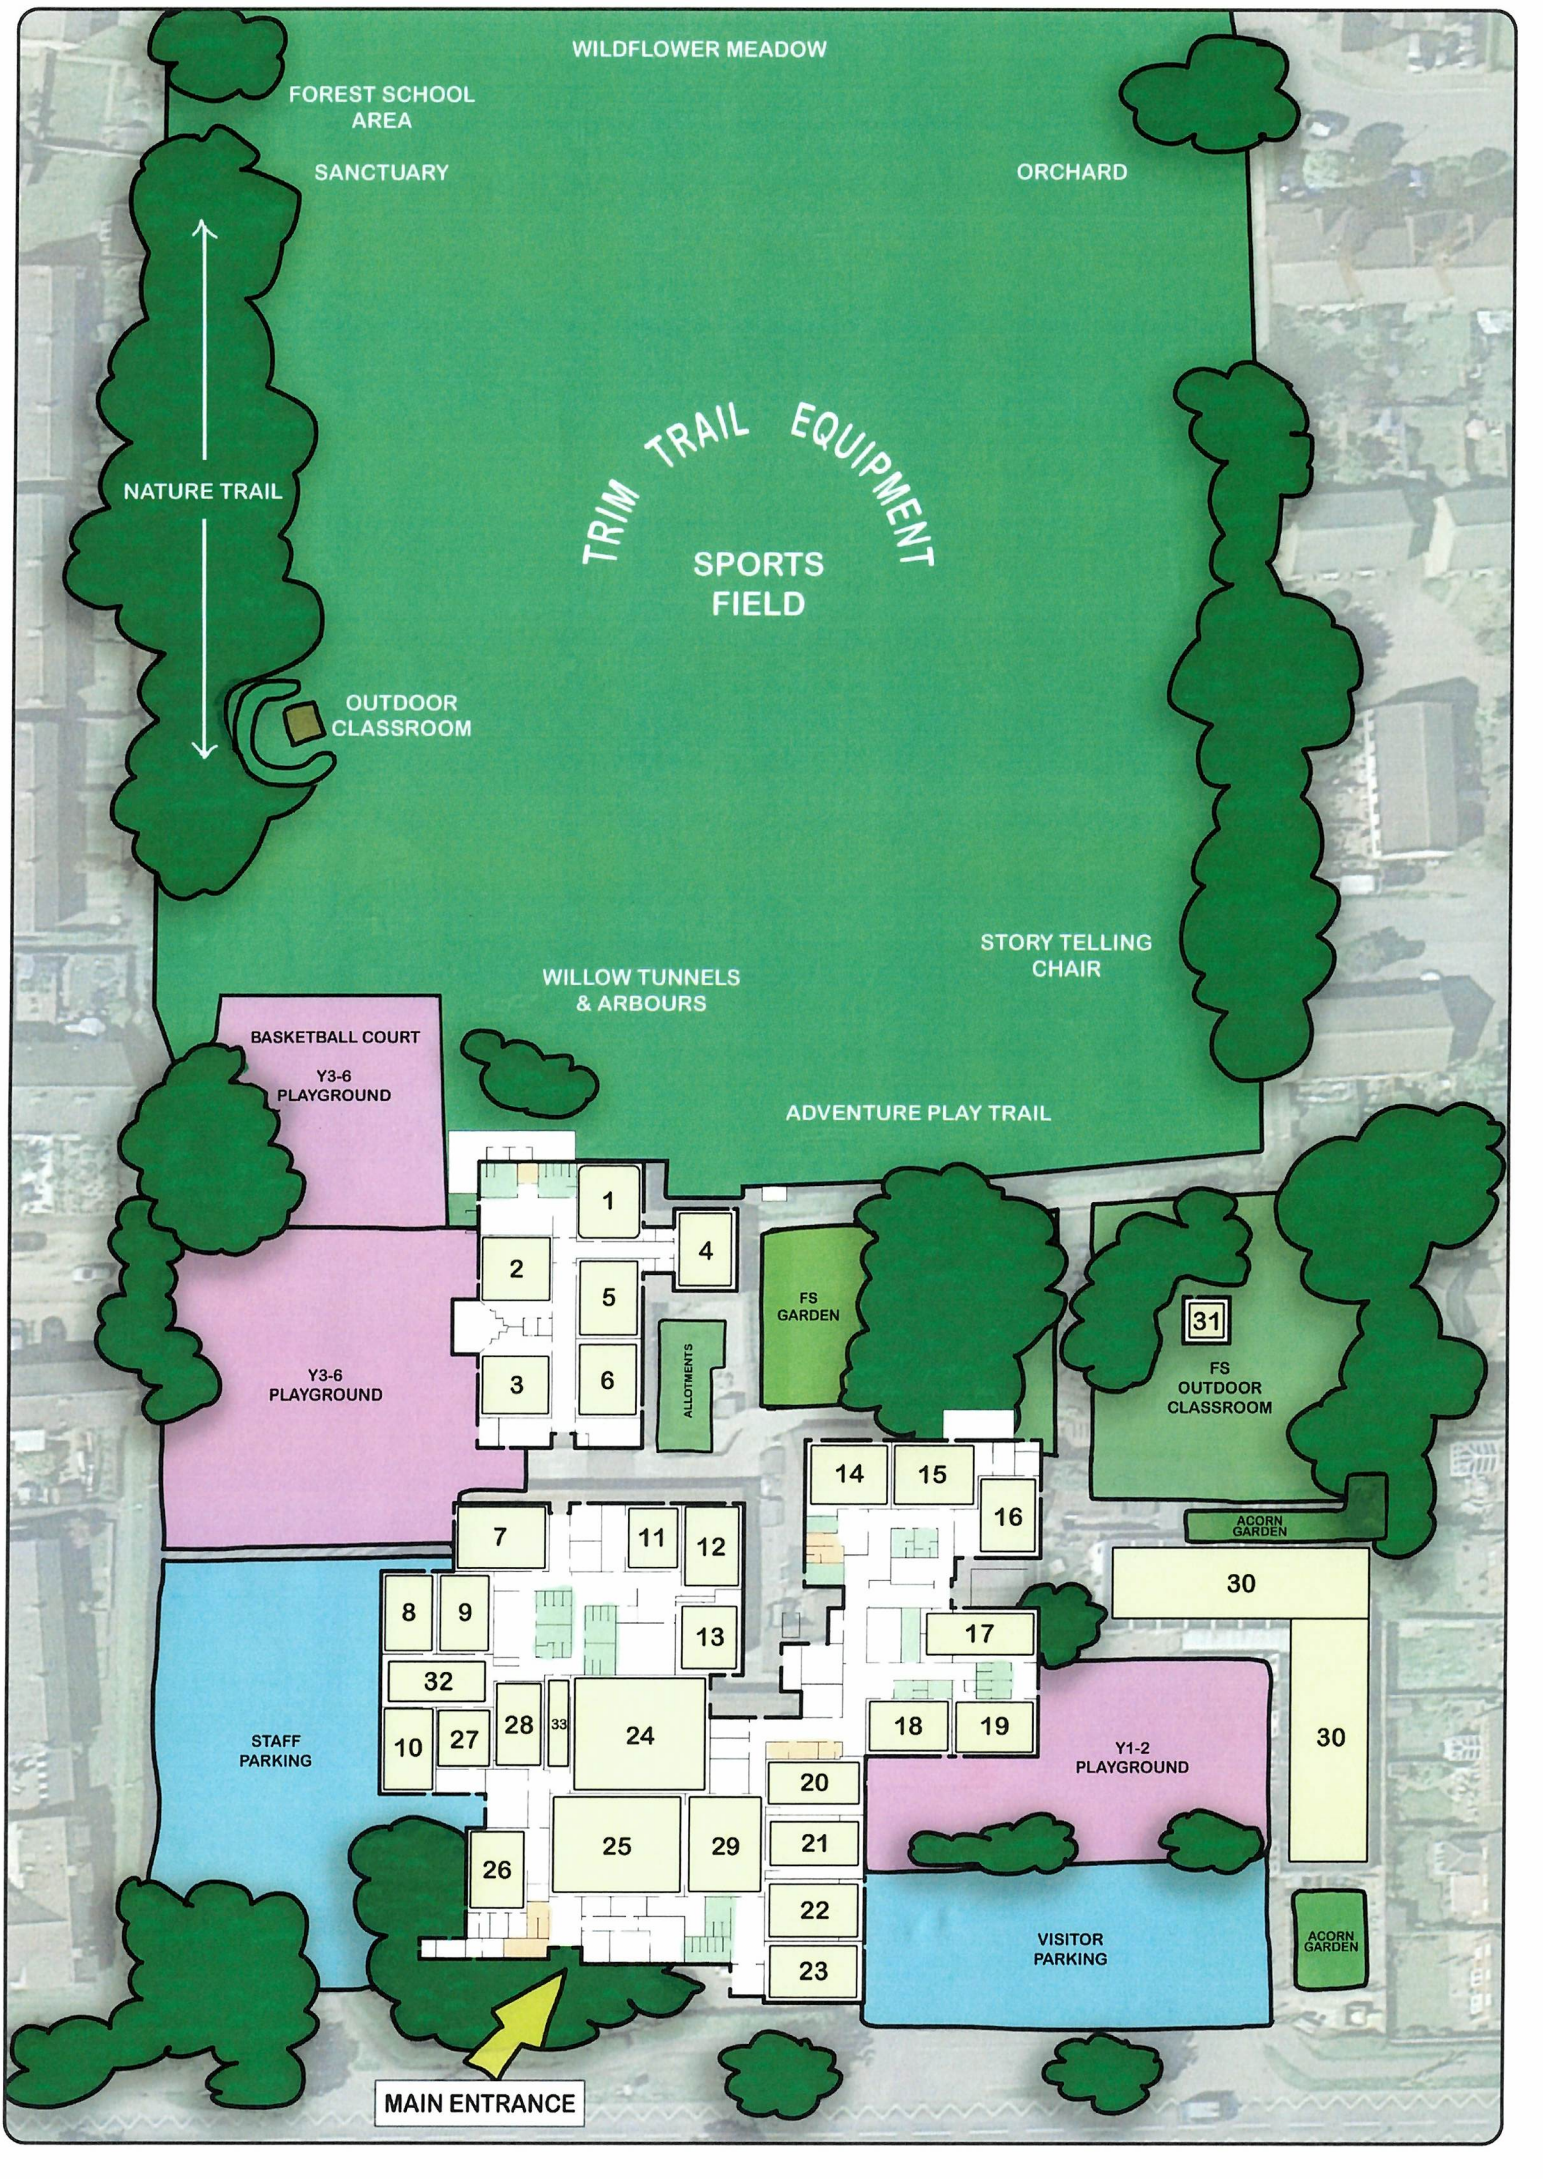

Welcome to Malcolm Sargent Primary School's Open Evening 12 November 2024 – 1600-1830

We are delighted you can join us. Please read the notes below and review the map overleaf so that you can plan your time with us. We will have some of our Year 6 student ambassadors available to help direct you around the school and answer any queries you may have about pupil life with us.

Thank you for visiting our school

WILDFLOWER MEADOW

FOREST SCHOOL AREA

SANCTUARY

ORCHARD

NATURE TRAIL

TRIM TRAIL EQUIPMENT

SPORTS FIELD

7

11

12

14

15

16

ACORN GARDEN

STAFF PARKING

25

29

20

21

VISITOR PARKING

ACORN GARDEN

MAIN ENTRANCE